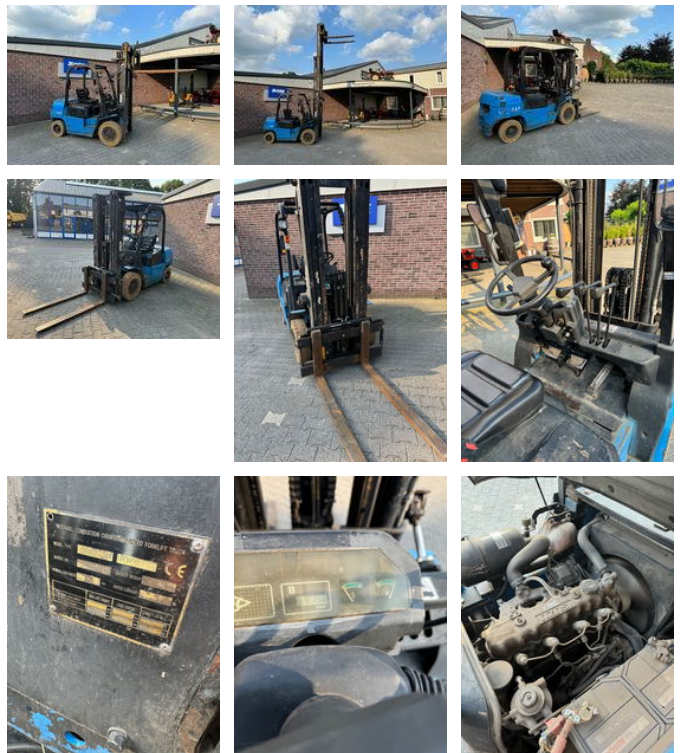

SPAPENS

Hangcha 2500KG Diesel Triple Side shift 2500KG Diesel Triple Side shift

General features

Brand	Hangcha
Subcategory	Forklift
operatingHours	4039
Condition	Used
General condition	Good
Reference	20211411

Characteristics

liftingCapacity

2.500kg

liftingHeight

4.600mm

mastType

triplex

Hangcha 2500KG Diesel Triple Side shift 2500KG Diesel Triple
Side shift