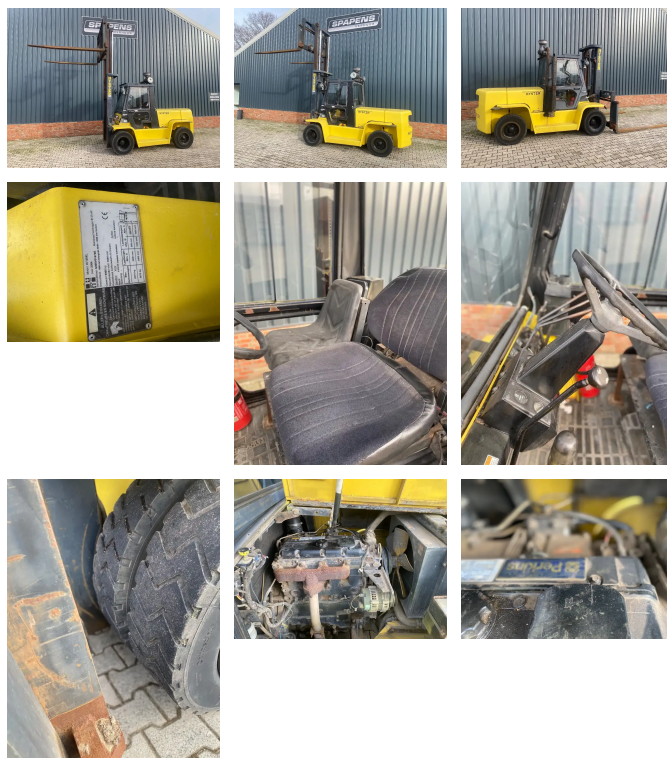

SPAPENS

Hyster H7.00XL Schep truck containertruck .

General features

Brand	Hyster
Subcategory	Forklift
Construction year	2004
Color	yellow
Condition	Used
General condition	Good
Reference	20211379

Characteristics

Empty weight	9.060kg
Cabin	closed

liftingCapacity	7.000kg
liftingHeight	3.400mm
mastType	duplex

Hyster H7.00XL Schep truck containertruck .

Accessories

- Cabin