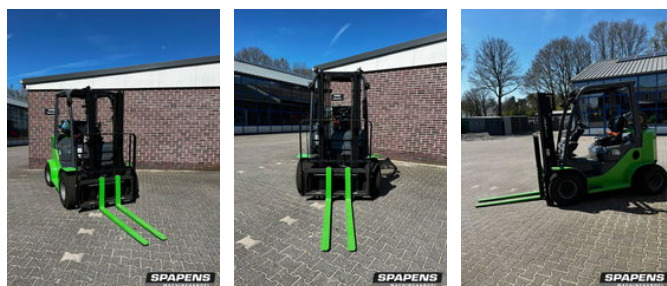

# Toyota 1500KG LPG tuinders heftruck G15

## General features

Brand	Toyota
Subcategory	Forklift
Construction year	2022
Color	green
General condition	Very good
Fuel	energyType.lpg
Reference	20211316