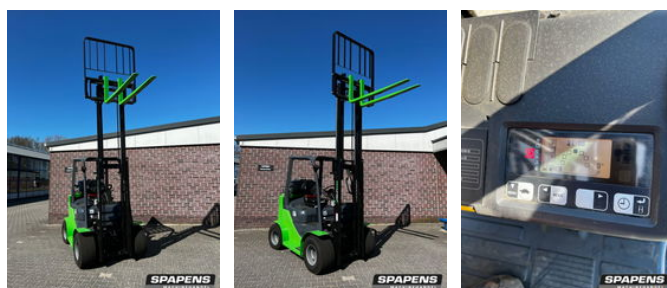

## General features

Brand	Toyota
Subcategory	Forklift
Construction year	2022
Color	green
General condition	Very good
Fuel	energyType.lpg
Reference	20211316

# Characteristics

Empty weight	2.660kg
--------------	---------

---

liftingCapacity	1.500kg
-----------------	---------

---

liftingHeight	307mm
---------------	-------